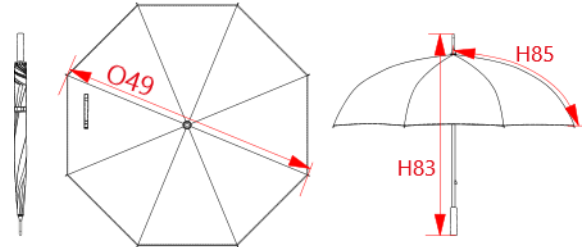

REFERENCE : KI2028

SIZES : U

COMPOSITION :

: Polyester ponge 190T 70 For all panels, belt closing and pleats on top 100%polyester

TECHNICAL DETAIL :

Manual opening

ARTICLE WEIGHT :

230gr/pc

DESCRIPTION								COLORS		PANTONE SERIGRAPHIE	
Français : Parapluie pour enfant English : Kids' umbrella Nederlands : Kinderparaplu Deutsch : Regenschirm für Kinder Español : Paraguas infantil Italiano : Ombrello da bambino Português : Chapéu de chuva de criança								Burnt lime		583C	
								Navy		433C	
								Red		200C	
								Royal blue		287C	
								White		White	
MEASUREMENT											
Description		U									
O49 Diameter of the umbrella		85									
H83 Height of the umbrella's shaft		66									
H85 Length of the umbrella's ribs		50									
PACKING											
Box		20 pcs / box									
		U => L:69cm W:20.5cm H:17.5cm GW:5.7kg NW:4.7kg									