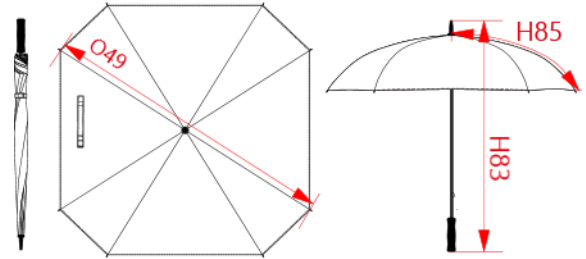

REFERENCE : KI2005

SIZES : U

COMPOSITION :

Main fabric : Polyester 210T - 60 100%polyester
 Material 2 : Fiberglass quality For shaft, ribs(8) and stretchers.
 100%fiber glass
 Material 3 : Metal quality For bottom and top spring on runner.
 100%metal
 Material 4 : PA plastic quality For runner. 100%polyamide
 Material 5 : PP plastic quality For top tip + tips. 100%
 polypropylene
 Material 6 : EVA quality For handle. 100%ethylene vinyl acetate

TECHNICAL DETAIL :

Manual opening

ARTICLE WEIGHT :

500 gr/pc

DESCRIPTION
Français : Parapluie de golf carré
English : Square golf umbrella
Nederlands : Vierkante golf paraplu
Deutsch : Quadratischer golfschirm
Español : Paraguas de golf cuadrado
Italiano : Ombrello golf
Português : Chapéu de chuva quadrado

COLORS	PANTONE SERIGRAPHIE
Black	Black
Navy	433C
Red	1795C
Royal blue	287C
Slate grey	424C
White	White

MEASUREMENT							
Description	U						
O49 Diameter of the umbrella	130						
H83 Height of the umbrella's shaft	97						
H84 Height of the umbrella's handle	14,50						
H85 Length of the umbrella's ribs	77						

PACKING	
Box	20 pcs / box U => L:100cm W:16cm H:17,5cm GW:11Kg NW:10Kg