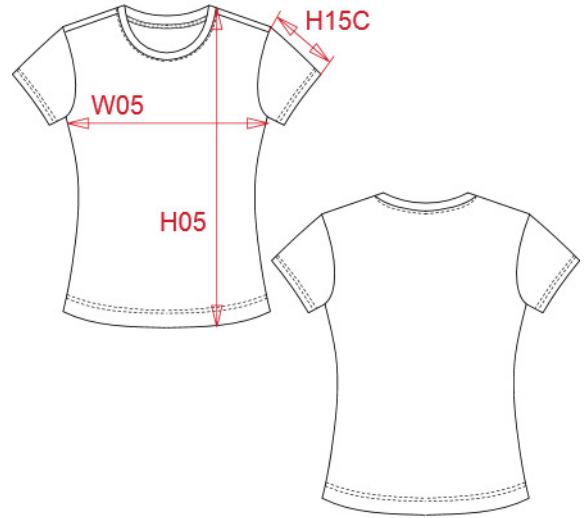

WEIGHT :

Main fabric : 180 gsm

Main fabric : 180 gsm

TECHNICAL DETAIL :

Enzyme washed fabric

ARTICLE WEIGHT :

110 gr/pc

| DESCRIPTION | | | | | | | | COLORS | | PANTONE SERIGRAPHIE | |
|--|---|-------|-------|-------|-----|-------|--|------------------|-----------------------|---------------------|--|
| Français : T-shirt feme manches courtes encolure ronde | | | | | | | | White | White | | |
| English : Ladies short sleeve round neck T-shirt | | | | | | | | Black | Black | | |
| Nederlands : Dames T-shirt met ronde hals en korte mouwen | | | | | | | | Navy | 433C | | |
| Deutsch : Damen kurzarm rundhals T-shirt | | | | | | | | Dark grey | 447C | | |
| Español : Camiseta de manga corta y escote redondo para mujer | | | | | | | | Red | 200C | | |
| Italiano : T-shirt donna maniche corte scollo tondo | | | | | | | | Orange | 1585C | | |
| Português : T-shirt de senhora de manga curta | | | | | | | | Sky blue | 278C | | |
| | | | | | | | | Dark khaki | 418C | | |
| | | | | | | | | Yellow | 1235C | | |
| | | | | | | | | Light royal blue | 653C | | |
| | | | | | | | | Chocolate | 439C | | |
| | | | | | | | | Tropical blue | 7468C | | |
| | | | | | | | | Oxford grey | Based on Cool gray 7C | | |
| | | | | | | | | Kelly green | 7727C | | |
| | | | | | | | | Fuchsia | 7425C | | |
| | | | | | | | | Purple | 7447C | | |
| | | | | | | | | Wine | 504C | | |
| | | | | | | | | Lime | 367C | | |
| | | | | | | | | Forest green | 5605C | | |
| | | | | | | | | Light sand | 482C | | |
| MEASUREMENT | | | | | | | | | | | |
| Description | S | M | L | XL | XXL | 3XL | | | | | |
| H05 (L) Hauteur totale / Total height | 62 | 64 | 66 | 68 | 70 | 72 | | | | | |
| W05 (L) 1/2 largeur poitrine à 1.5cm de l'emmanchure / 1/2 chest width at 1.5cm below armhole | 45 | 48 | 51 | 54 | 57 | 60 | | | | | |
| H15C (L) Longueur manche courte / Short sleeve length | 15 | 15,75 | 16,50 | 17,25 | 18 | 18,75 | | | | | |
| CARE LABEL | | | | | | | | | | | |
| | | | | | | | | | | | |
| PACKING | | | | | | | | | | | |
| Box | 50 pcs / box S => L:60cm W:40cm H:cm GW:kg NW:kg M => L:60cm W:40cm H:cm GW:kg NW:kg L => L:60cm W:40cm H:cm GW:kg NW:kg XL => L:60cm W:40cm H:cm GW:kg NW:kg XXL => L:60cm W:40cm H:cm GW:kg NW:kg 3XL => L:60cm W:40cm H:cm GW:kg NW:kg | | | | | | | | | | |